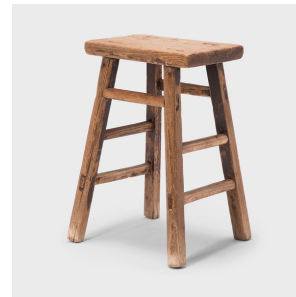

PAGODA RED

PROVINCIAL PORCH STOOL

\$980

c. 1900 • Hebei, China • Northern Elmwood • Collection #BJGG072C

W: 16.0" D: 14.25" H: 23.0"

This early 20th-century stool from China's Hebei province features a square seat supported by splayed legs linked with round double stretcher bars. Constructed with mortise-and-tenon joinery techniques, without the use of nails or screws, the stool has an balanced form and timeless rustic appeal. Beautifully worn from a century of use, the wood's expressive grain is on full display, adding rich texture to the home.

1740 W. Webster Ave., Chicago, IL 60614 • 773-235-1188 • info@pagodared.com

PAGODARED.COM

PAGODA RED

PROVINCIAL PORCH STOOL

Additional Dimensions:

Seat: 16"W x 10"D

1740 W. Webster Ave., Chicago, IL 60614 • 773-235-1188 • info@pagodared.com