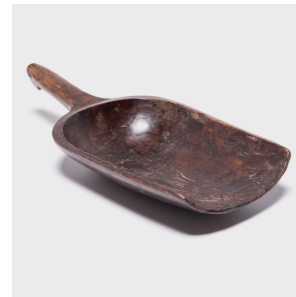

PAGODA RED

PROVINCIAL SCOOP

\$68

c. 1900 • Northern China, China • Pine • Collection #BJAA074HH

W: 7.0" D: 15.5" H: 2.5"

Hand-carved in northern China, this provincial scoop was once used to measure and dispense rice and grains. After over a century of use, the wood has developed a burnished finish that calls to be touched. With the graphic impact of a cornucopia, the scoop represents bounty and prosperity and makes for a wonderful addition to the home. We like to use a scoop as a table display for candies or nuts or as a decorative sculpture, mounted alongside others on a kitchen wall.