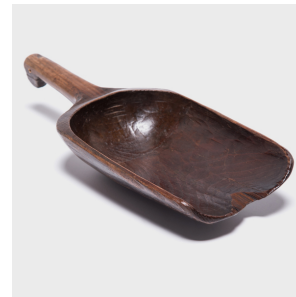

PAGODA RED

PROVINCIAL SCOOP

\$68

c. 1900 • China • Pine • Collection #BJAA074II

W: 7.0" D: 15.75" H: 3.25"

Over a century ago, someone held this carved wooden scoop in their hand everyday as they measured out rice or other grains. The pinewood has a rich patina that only comes from age, and the wood of the handle is beautifully mottled from all the years of use. Tools like this were used until they broke and had to be discarded, so finding one in such excellent condition makes it a rare collectors item.