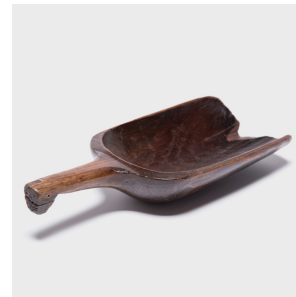

PAGODA RED

PROVINCIAL SCOOP

\$68

c. 1900 • China • Pine • Collection #BJAA074II

W: 7.0" D: 15.75" H: 3.25"

Over a century ago, someone held this carved wooden scoop in their hand everyday as they measured out rice or other grains. The pinewood has a rich patina that only comes from age, and the wood of the handle is beautifully mottled from all the years of use. Tools like this were used until they broke and had to be discarded, so finding one in such excellent condition makes it a rare collectors item.