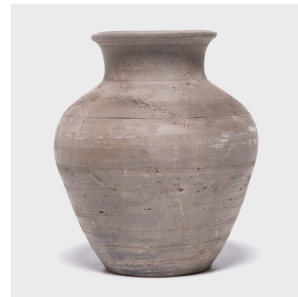

## PROVINCIAL SPUN VESSEL

**\$288**

c. 1900 • Shanxi, China • Ceramic • Collection #BJFF072E

H: 9.0" Dia: 7.5"

China's ceramic tradition covers the entire span on Chinese history, with the first vessels being made around 6,000 B.C. Crafted in 1900 in Shanxi province, this pot pays tribute to this long and illustrious tradition in a perfectly formed, elegantly simple vessel. Bearing a few incised lines circling its curves and marks of wear, the pot is timeless in its well-crafted simplicity.