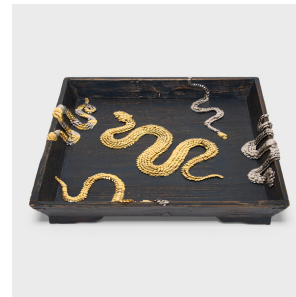

PAGODA RED

TEMPTRESS TRAY

\$1,280

c. 1900 • Shanxi, China • Northern Elmwood, Lacquer, Metal • Collection #BJDD050E

W: 19.5" D: 19.5" H: 3.0"

In an exclusive collaboration with PAGODA RED, each hand-studded piece by artist the bms. was transformed from a provincial 19th-century artifact into a one-of-a-kind work of art. Embellishing with silver and gold thumbtacks, the bms. adds a contemporary twist to our storied objects, animating each surface with provocative designs. This blue lacquer footed tray was originally used in a Qing-dynasty home to serve tea on a traditional kang daybed. Marked by the artist's golden touch, the tray is now a striking centerpiece, patterned with twisting serpents.