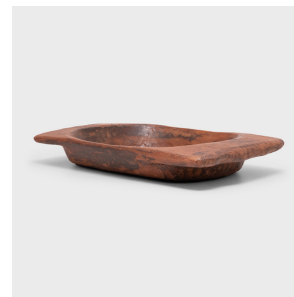

# PAGODA RED

---

## PROVINCIAL WOODEN TRAY

**\$880**

c. 1900 • China • Northern Elmwood • Collection #CFC077

W: 22.0" D: 14.0" H: 3.5"

Carved from a large length of northern elmwood, this primitive tray charms with its humble rustic finish and simple form. Marked with use and traces of its original dark finish, the weathered tray calls to be touched. The time-honored tray brings its forever appeal to modern interiors as a sculptural object, coffee table catch-all, or serving platter.