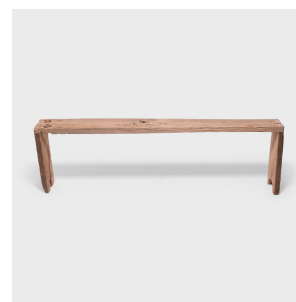

PAGODA RED

RECLAIMED ELM WATERFALL CONSOLE TABLE

\$5,880

China • Northern Elmwood • Collection #PR0307

W: 107.5" D: 12.0" H: 32.5"

Made of wood reclaimed from Qing-dynasty architecture, this long contemporary altar table is a celebration of wabi-sabi style. In the spirit of traditional Chinese joinery, the corners are finished with dovetail joints for a modern waterfall design. The clean lines highlight every knot, split, and groove in our expressive 18th-century elmwood timbers.