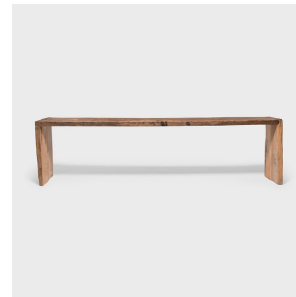

# PAGODA RED

---

## RECLAIMED ELM WATERFALL TABLE

**\$6,880**

Shanxi, China • Northern Elmwood • Collection #PRO290

W: 112.25" D: 23.0" H: 30.0"

Made of wood reclaimed from 18th-century Chinese buildings, this contemporary altar table honors the materials with clean lines and minimal ornamentation. Embracing the notion of “wabi-sabi,” the table charms with its irregular surface, mottled color, and fascinating array of knots, splits, and nail holes that hint at the wood’s earlier use.

## RECLAIMED ELM WATERFALL TABLE

Additional Dimensions:

Left Side: 20"D

Right Side: 23"D