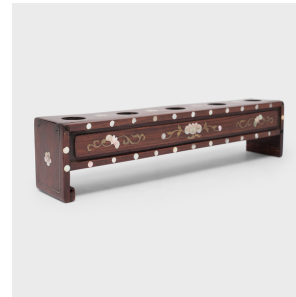

# PAGODA RED

---

## ROSEWOOD INCENSE BOX WITH MOTHER OF PEARL INLAY

**\$480**

c. 1900 • China • Bead, Rosewood, Brass, Mother of Pearl • Collection #CFC519

W: 11.75" D: 2.25" H: 2.75"

This petite incense box is crafted of fine huali rosewood and elegantly decorated with floral motifs of inlaid brass and mother-of-pearl. Designed to resemble a scroll-form altar table, the rectangular box has waterfall sides and a single drawer used to store and burn incense. The top is perforated with round holes that allow fragrant smoke to emanate from the drawer below. Beautifully crafted with fine detail, this ornate box is the perfect place to stow cherished possessions.