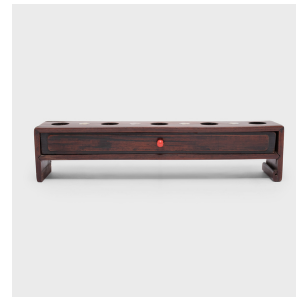

# PAGODA RED

---

## ROSEWOOD INCENSE BOX WITH MOTHER OF PEARL INLAY

**\$480**

c. 1900 • China • Bead, Rosewood, Brass, Mother of Pearl • Collection #CFC519

W: 11.75" D: 2.25" H: 2.75"

This petite incense box is crafted of fine huali rosewood and elegantly decorated with floral motifs of inlaid brass and mother-of-pearl. Designed to resemble a scroll-form altar table, the rectangular box has waterfall sides and a single drawer used to store and burn incense. The top is perforated with round holes that allow fragrant smoke to emanate from the drawer below. Beautifully crafted with fine detail, this ornate box is the perfect place to stow cherished possessions.