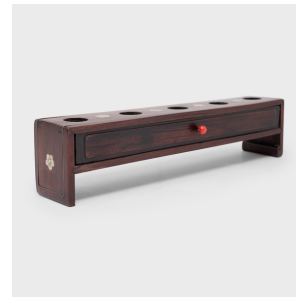

# PAGODA RED

---

## ROSEWOOD INCENSE BOX WITH MOTHER OF PEARL INLAY

**\$480**

c. 1900 • China • Bead, Rosewood, Brass, Mother of Pearl • Collection #CFC519

W: 11.75" D: 2.25" H: 2.75"

This petite incense box is crafted of fine huali rosewood and elegantly decorated with floral motifs of inlaid brass and mother-of-pearl. Designed to resemble a scroll-form altar table, the rectangular box has waterfall sides and a single drawer used to store and burn incense. The top is perforated with round holes that allow fragrant smoke to emanate from the drawer below. Beautifully crafted with fine detail, this ornate box is the perfect place to stow cherished possessions.