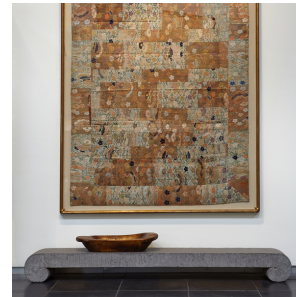

PAGODA RED

SCROLL DOON TABLE

\$8,680

Contemporary • Shanxi, China • Limestone • Collection #SOPR0006

W: 66.0" D: 11.75" H: 7.0"

This thoughtfully designed sculptural scroll form table is carved by hand from a single block of limestone. With a strong, low profile and fluidly scrolled feet, the low table honors the balanced proportions and minimal forms characteristic of Ming-dynasty design. As much an architectural element as it is a piece of furniture, the table continues a long Chinese tradition of stone furniture, valued for its rich texture and inherent permanence. The timeless form sits just as beautifully outdoors as a sculptural bench as it does indoors beneath a monumental work of art.

Table is made to order, and can be made in a variety of sizes. Continued...

1740 W Webster Ave, Chicago, IL 60614 • 773.235.1188 • info@pagodared.com

PAGODARED.COM

PAGODA RED

SCROLL DOON TABLE

Lead time is 14-16 weeks. For information, please call at 888-878-8628.