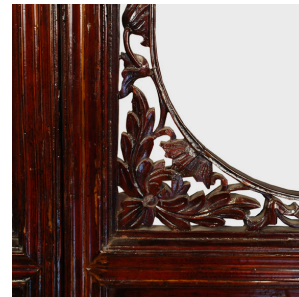

PAGODA RED

SET OF SEVEN MIRRORED COURTYARD PANELS

\$14,800

c. 1850 • Zhejiang, China • Pine, Spruce • Collection #CAE020

W: 19.0" D: 2.5" H: 104.25"

The round openings in the upper panels of these seven elegant 19th-century courtyard doors from Canton are surrounded by finely carved floral fretwork backed in mirror. The set of seven evoke life in a traditional courtyard home. Each of the bottom panels is finished with floral motifs that depict an auspicious potted flowering plant.