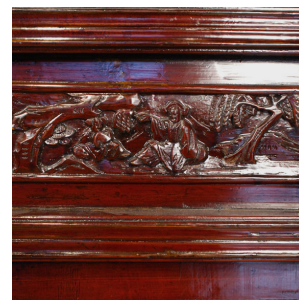

PAGODA RED

SET OF SEVEN MIRRORED COURTYARD PANELS

\$14,800

c. 1850 • Zhejiang, China • Pine, Spruce • Collection #CAE020

W: 19.0" D: 2.5" H: 104.25"

The round openings in the upper panels of these seven elegant 19th-century courtyard doors from Canton are surrounded by finely carved floral fretwork backed in mirror. The set of seven evoke life in a traditional courtyard home. Each of the bottom panels is finished with floral motifs that depict an auspicious potted flowering plant.