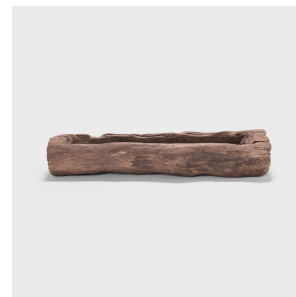

# PAGODA RED

---

## SHANXI TROUGH

**\$428**

c. 1900 • Shanxi, China • Cypress • Collection #BJGG064B

W: 34.0" D: 7.5" H: 6.0"

A common sight throughout rural Qing-dynasty China, this provincial trough from China's Shanxi province once held grain for livestock and barnyard fowl. The rustic trough showcases the expressive grain and raw texture of Chinese cypress, deeply weathered by a century of use. With its shallow basin, the trough makes a wonderful planter, perfect for hens-and-chicks and other lush succulents.