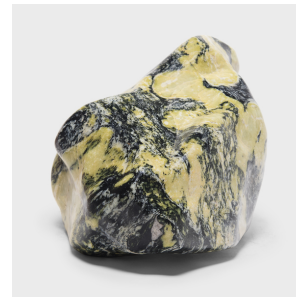

PAGODA RED

SHEWEN MEDITATION STONE

\$780

Dongbei, China • Stone • Collection #SW5008

W: 17.25" D: 10.5" H: 10.5"

A well-chosen stone is a focal point of both a traditional Chinese garden and a scholar's studio - evoking the complexities of nature and inspiring creative thought. Sourced from China's Dongbei province, this meditation stone has a mesmerizing pattern of green-and-black strata, the inky black layers swirling like the painterly flourishes of a calligraphy brushstroke. Named for the serpentine deposits that give the stone its vibrant green coloring, we love this shewen stone as a way to add bright color to a garden or interior.