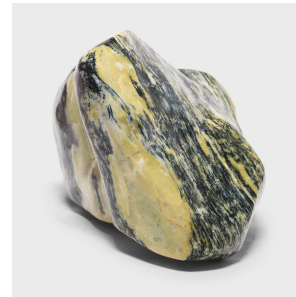

PAGODA RED

SHEWEN MEDITATION STONE

\$780

Dongbei, China • Stone • Collection #SW5008

W: 17.25" D: 10.5" H: 10.5"

A well-chosen stone is a focal point of both a traditional Chinese garden and a scholar's studio - evoking the complexities of nature and inspiring creative thought. Sourced from China's Dongbei province, this meditation stone has a mesmerizing pattern of green-and-black strata, the inky black layers swirling like the painterly flourishes of a calligraphy brushstroke. Named for the serpentine deposits that give the stone its vibrant green coloring, we love this shewen stone as a way to add bright color to a garden or interior.