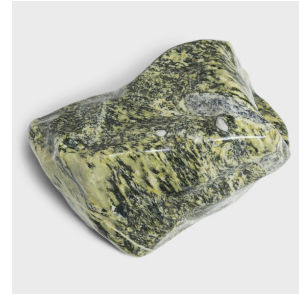

PAGODA RED

SHEWEN MEDITATION STONE

\$880

China • Stone • Collection #SW5019

W: 15.75" D: 10.5" H: 9.0"

Following the sculpted form, marbled coloring, and natural veining of this one-of-a-kind stone can be deeply meditative. Viewed as a source of beauty and creativity, Chinese scholar-artists would decorate their studios and gardens with similar stones and plumb their mesmerizing forms for inspiration. This meditation stone has a mottled pattern of green-and-black strata. Named for the serpentine deposits that give the stone its vibrant green coloring, shewen stones are a beautiful way to add everlasting color to a garden or interior.