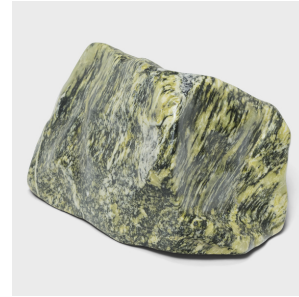

PAGODA RED

SHEWEN MEDITATION STONE

\$880

China • Stone • Collection #SW5019

W: 15.75" D: 10.5" H: 9.0"

Following the sculpted form, marbled coloring, and natural veining of this one-of-a-kind stone can be deeply meditative. Viewed as a source of beauty and creativity, Chinese scholar-artists would decorate their studios and gardens with similar stones and plumb their mesmerizing forms for inspiration. This meditation stone has a mottled pattern of green-and-black strata. Named for the serpentine deposits that give the stone its vibrant green coloring, shewen stones are a beautiful way to add everlasting color to a garden or interior.