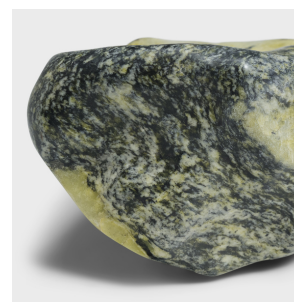

PAGODA RED

SHEWEN MEDITATION STONE

\$880

China • Stone • Collection #SW5023

W: 19.5" D: 12.5" H: 7.5"

Following the sculpted form, marbled coloring, and natural veining of this one-of-a-kind stone can be deeply meditative. Viewed as a source of beauty and creativity, Chinese scholar-artists would decorate their studios and gardens with similar stones and plumb their mesmerizing forms for inspiration. This meditation stone has a magnetic pattern of green-and-black strata. Named for the serpentine deposits that give the stone its vibrant green coloring, shewen stones are a beautiful way to add everlasting color to a garden or interior.