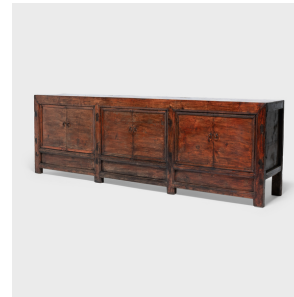

PAGODA RED

SIX DOOR PLAINS COFFER

\$8,800

c. 1880 • Gansu, China • Pine • Collection #TLB081

W: 102.75" D: 19.0" H: 33.5"

Created in the style of Mongolian storage coffers, this late 19th-century herdsman's chest has a straightforward design and plenty of rustic appeal. Originally configured to open from the top, the coffer was modified with six front-facing doors by our carpenters skilled in traditional joinery. The three sets of double-doors open to a large interior fitted with one continuous shelf. Ideal as a sideboard or credenza, this cabinet enriches modern interiors with wabi-sabi texture and warm brown color.