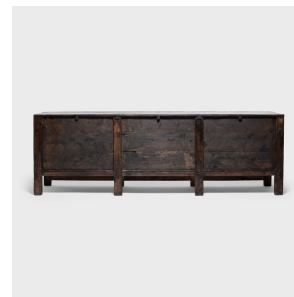

PAGODA RED

SIX DOOR PLAINS COFFER

\$8,800

c. 1880 • Gansu, China • Pine • Collection #TLB081

W: 102.75" D: 19.0" H: 33.5"

Created in the style of Mongolian storage coffers, this late 19th-century herdsman's chest has a straightforward design and plenty of rustic appeal. Originally configured to open from the top, the coffer was modified with six front-facing doors by our carpenters skilled in traditional joinery. The three sets of double-doors open to a large interior fitted with one continuous shelf. Ideal as a sideboard or credenza, this cabinet enriches modern interiors with wabi-sabi texture and warm brown color.