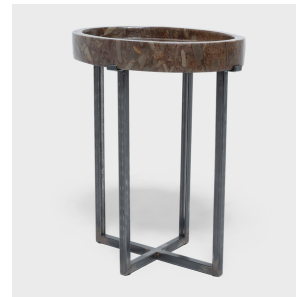

# PAGODA RED

---

## PUDDINGSTONE TRAY TABLE

**\$1,280**

Northern China, China • Steel, Conglomerate Stone • Collection #MMM138I

W: 16.0" D: 12.0" H: 20.5"

This minimalist side table is topped with a small oval tray carved from brown puddingstone, a type of conglomerate stone named for its resemblance to a fruit-studded dessert. Historically, puddingstone was favored for its captivating natural appearance and used by Chinese scholars as an ideal tabletop surface on which to place scrolls for painting. Elevated by a custom steel base, the oval tray becomes a versatile side table.