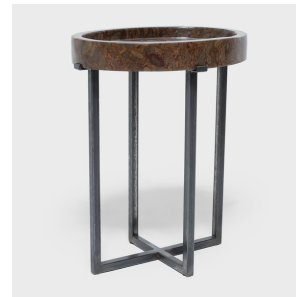

# PAGODA RED

---

## PUDDINGSTONE TRAY TABLE

**\$1,280**

Northern China, China • Steel, Conglomerate Stone • Collection #MMM138I

W: 16.0" D: 12.0" H: 20.5"

This minimalist side table is topped with a small oval tray carved from brown puddingstone, a type of conglomerate stone named for its resemblance to a fruit-studded dessert. Historically, puddingstone was favored for its captivating natural appearance and used by Chinese scholars as an ideal tabletop surface on which to place scrolls for painting. Elevated by a custom steel base, the oval tray becomes a versatile side table.