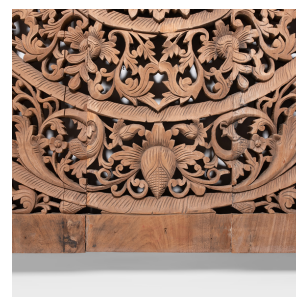

# PAGODA RED

---

## TEAKWOOD MANDALA PANEL

**\$2,680**

20th Century • Southeast Asia • Teak • Collection #CMK116

W: 57.25" D: 2.0" H: 59.75"

Intricate with fantastic dimension, this large, five-board panel is hand-carved from reclaimed teak boards in a pierced mandala design in the style of Thai or Balinese fretwork screens. Concentric circles of foliate scrollwork radiate from a central lotus blossom, a symbol of perfection and renewal.