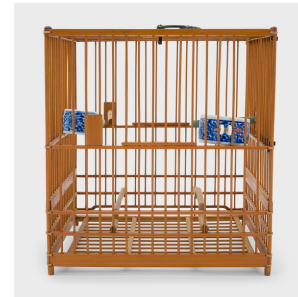

PAGODA RED

SQUARE BAMBOO BIRDCAGE WITH BLUE & WHITE WATERPOTS

\$880

20th Century • China • Bamboo, Porcelain, Metal • Collection #CFC447

W: 9.0" D: 9.0" H: 16.0"

This well-proportioned birdcage is a feat of craftsmanship, carefully assembled of thin bamboo rods and held together by precise joinery and a bit of string. Two humpback perches run the length of the cage at the bottom, surmounted by three shorter perches textured with grit for added traction. Two porcelain dishes are mounted on the sides for water and birdseed, glazed in the blue-and-white style with floral decoration.