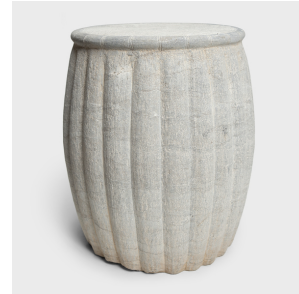

PAGODA RED

LIMESTONE MELON DRUM

\$3,880

Shanxi, China • Limestone • Collection #TLB117B

H: 18.5" Dia: 16.0"

This large stone drum stool was carved from solid limestone with a ribbed texture suggestive of a squash or melon, traditional symbols of longevity and perpetuity. The drum-form stool swells with gently tapered sides and a flattened top bordered by a rounded lip. Traditionally used as a place to rest one's feet, stone drums such as this are ideal as side tables or garden seating.

1740 W. Webster Ave., Chicago, IL 60614 • 773-235-1188 • info@pagodared.com

PAGODARED.COM

PAGODA RED

LIMESTONE MELON DRUM

Additional Dimensions:

Seat Diameter: 13"

1740 W. Webster Ave., Chicago, IL 60614 • 773-235-1188 • info@pagodared.com