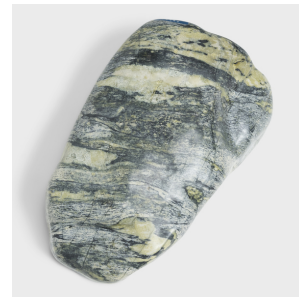

PAGODA RED

SHEWEN MEDITATION STONE

\$880

Liaoning, China • Stone • Collection #PS5003

W: 17.0" D: 10.75" H: 6.75"

Following the sculpted form, marbled coloring, and natural veining of this one-of-a-kind stone can be deeply meditative. Viewed as a source of beauty and creativity, Chinese scholar-artists would decorate their studios and gardens with similar stones and plumb their mesmerizing forms for inspiration. Sourced from China's Liaoning province, this meditation stone has a magnetic pattern of green-and-black strata. Named for the serpentine deposits that give the stone its vibrant green coloring, shewen stones are a beautiful way to add everlasting color to a garden or interior.