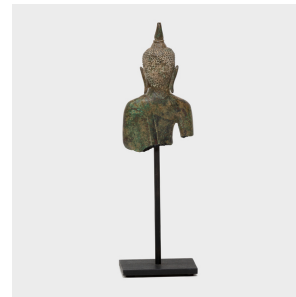

PAGODA RED

SUKHOTHAI BRONZE BUDDHA FRAGMENT

\$1,780

c. 1850 • Thailand • Bronze • Collection #CCDB007

W: 3.5" D: 2.5" H: 10.5"

Once ornately gilt and painted, this fragment of a serene bronze Buddha was created in Thailand in the mid-19th century. Cast in the older Sukhothai style, the Buddha bears a flame-like spike stretching upward from the crown of his head. Called an ushnisha, the spike signifies wisdom and the spiritual power of the Buddha's enlightenment. Separated from its seated body, the figure was likely subject to corrosion when ritually deposited within a stupa, a Buddhist reliquary designed as a representation of the universe. Continued...

1740 W. Webster Ave., Chicago, IL 60614 • 773-235-1188 • info@pagodared.com

PAGODARED.COM

PAGODA RED

SUKHOTHAI BRONZE BUDDHA FRAGMENT

With its intricate form and beautifully aged patina, this petite Buddha is a treasured way to add calm and serenity to a room.