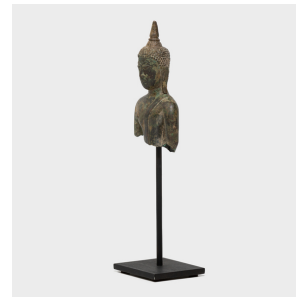

PAGODA RED

SUKHOTHAI BRONZE BUDDHA FRAGMENT

\$1,780

c. 1850 • Thailand • Bronze • Collection #CCDB007

W: 3.5" D: 2.5" H: 10.5"

Once ornately gilt and painted, this fragment of a serene bronze Buddha was created in Thailand in the mid-19th century. Cast in the older Sukhothai style, the Buddha bears a flame-like spike stretching upward from the crown of his head. Called an ushnisha, the spike signifies wisdom and the spiritual power of the Buddha's enlightenment. Separated from its seated body, the figure was likely subject to corrosion when ritually deposited within a stupa, a Buddhist reliquary designed as a representation of the universe. Continued...

1740 W. Webster Ave., Chicago, IL 60614 • 773-235-1188 • info@pagodared.com

PAGODARED.COM

PAGODA RED

SUKHOTHAI BRONZE BUDDHA FRAGMENT

With its intricate form and beautifully aged patina, this petite Buddha is a treasured way to add calm and serenity to a room.