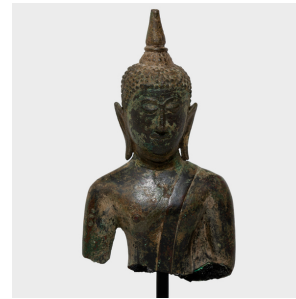

PAGODA RED

SUKHOTHAI BRONZE BUDDHA FRAGMENT

\$1,780

c. 1850 • Thailand • Bronze • Collection #CCDB007

W: 3.5" D: 2.5" H: 10.5"

Once ornately gilt and painted, this fragment of a serene bronze Buddha was created in Thailand in the mid-19th century. Cast in the older Sukhothai style, the Buddha bears a flame-like spike stretching upward from the crown of his head. Called an ushnisha, the spike signifies wisdom and the spiritual power of the Buddha's enlightenment. Separated from its seated body, the figure was likely subject to corrosion when ritually deposited within a stupa, a Buddhist reliquary designed as a representation of the universe. Continued...

1740 W. Webster Ave., Chicago, IL 60614 • 773-235-1188 • info@pagodared.com

PAGODARED.COM

PAGODA RED

SUKHOTHAI BRONZE BUDDHA FRAGMENT

With its intricate form and beautifully aged patina, this petite Buddha is a treasured way to add calm and serenity to a room.