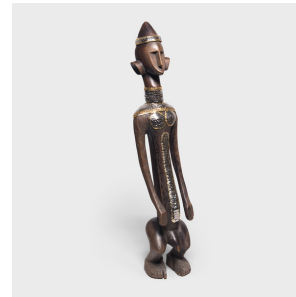

PAGODA RED

STUDDED BAMBARA FIGURE

\$1,380

c. 1950 • Mali • Wood, Metal • Collection #CAA1368

W: 8.75" D: 9.5" H: 38.0"

In an exclusive collaboration with PAGODA RED, Chicago artist the bms. adds a contemporary twist to our collection of one-of-a-kind African art objects. Guided by its geometric linework, the bms. uses silver and gold tacks to accentuate the sculptural form of this wooden African figure. Attributed to the Bambara people of Mali, this decorative figure now blends the imaginative forms of tribal art with the bold layering of maximalist aesthetics. Marked by the artist's golden touch, the studded sculpture catches the light beautifully from every angle.