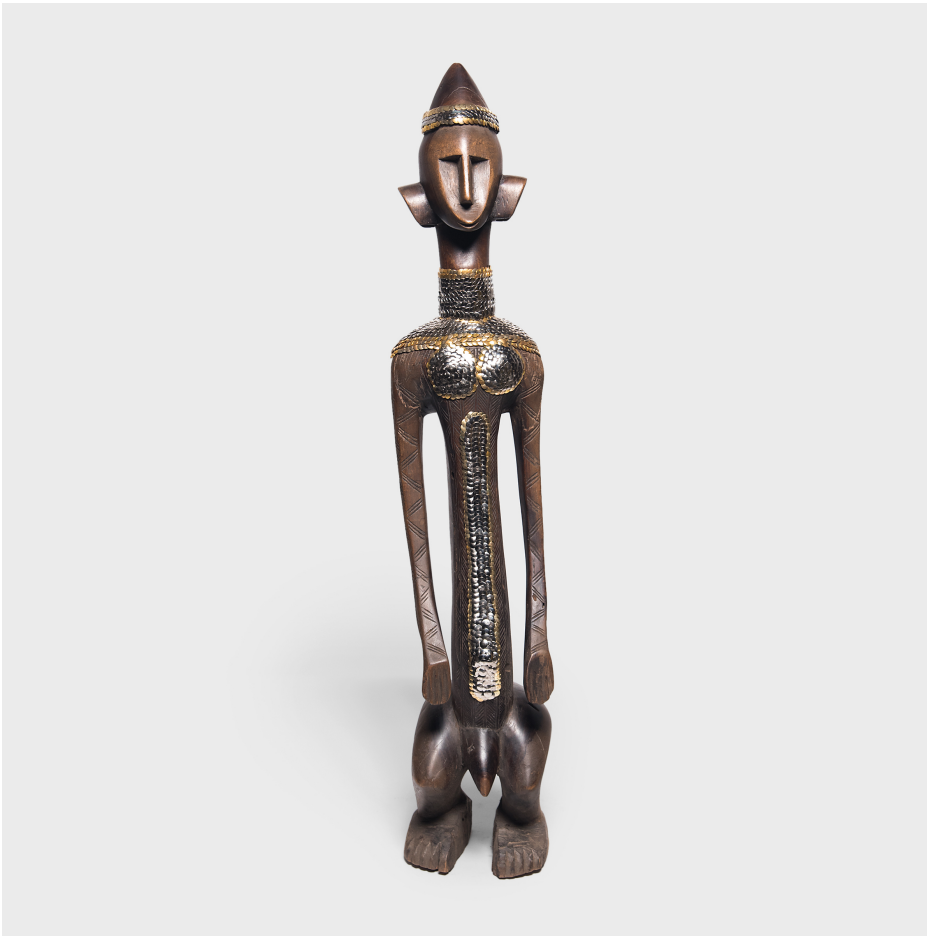

PAGODA RED

STUDDED BAMBARA FIGURE

\$1,380

c. 1950 • Mali • Wood, Metal • Collection #CAA1368

W: 8.75" D: 9.5" H: 38.0"

In an exclusive collaboration with PAGODA RED, Chicago artist the bms. adds a contemporary twist to our collection of one-of-a-kind African art objects. Guided by its geometric linework, the bms. uses silver and gold tacks to accentuate the sculptural form of this wooden African figure. Attributed to the Bambara people of Mali, this decorative figure now blends the imaginative forms of tribal art with the bold layering of maximalist aesthetics. Marked by the artist's golden touch, the studded sculpture catches the light beautifully from every angle.