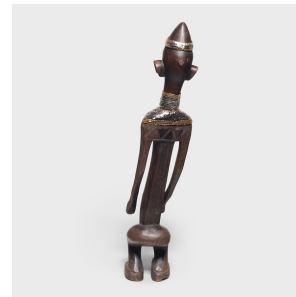

PAGODA RED

STUDDED BAMBARA FIGURE

\$1,380

c. 1950 • Mali • Wood, Metal • Collection #CAA1368

W: 8.75" D: 9.5" H: 38.0"

In an exclusive collaboration with PAGODA RED, Chicago artist the bms. adds a contemporary twist to our collection of one-of-a-kind African art objects. Guided by its geometric linework, the bms. uses silver and gold tacks to accentuate the sculptural form of this wooden African figure. Attributed to the Bambara people of Mali, this decorative figure now blends the imaginative forms of tribal art with the bold layering of maximalist aesthetics. Marked by the artist's golden touch, the studded sculpture catches the light beautifully from every angle.