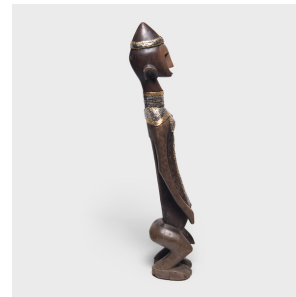

PAGODA RED

STUDDED BAMBARA FIGURE

\$1,380

c. 1950 • Mali • Wood, Metal • Collection #CAA1368

W: 8.75" D: 9.5" H: 38.0"

In an exclusive collaboration with PAGODA RED, Chicago artist the bms. adds a contemporary twist to our collection of one-of-a-kind African art objects. Guided by its geometric linework, the bms. uses silver and gold tacks to accentuate the sculptural form of this wooden African figure. Attributed to the Bambara people of Mali, this decorative figure now blends the imaginative forms of tribal art with the bold layering of maximalist aesthetics. Marked by the artist's golden touch, the studded sculpture catches the light beautifully from every angle.