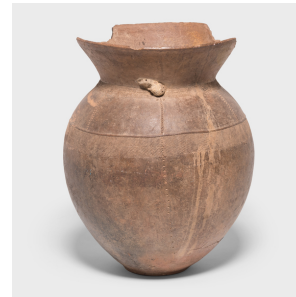

PAGODA RED

NUPE STORAGE VESSEL

\$4,180

c. 1900 • Nigeria • Terra Cotta • Collection #CAA0407

H: 32.0" Dia: 25.0"

The Nupe people of Nigeria were known as some of the finest ceramicists in Africa. Everyday objects, like this storage vessel, received detailed attention. Likely used to hold grain and other dry foods, the vessel's varied textures come from its practical design. The dimples and bands were engraved on the vessel's surface to provide a better grip, creating a rich surface texture that has become hand-worn over time. The sculptural vessels were traditionally stacked along the inside walls of the home, which likely accounts for the damage along the vessel's rim.