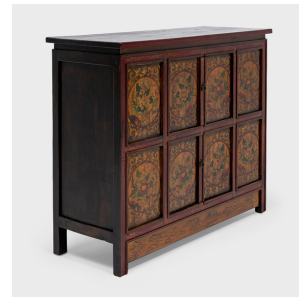

## TIBETAN RED & GOLD PAINTED CABINET

**\$2,980**

c. 1900 • Tibet • Paint, Wood, Lacquer • Collection #CKW006

W: 43.25" D: 16.5" H: 35.5"

This late-19th century storage cabinet is intricately hand-painted in the Sino-Tibetan style with brightly pigmented gouache paints in a palette of red, yellow, green, and black. The cabinet front is divided into eight inset panels, each painted with round medallions of lotus flowers and leaves against a golden yellow field. Surrounding the central floral image are scroll meanders that form into two dragons facing a flaming pearl, a loose depiction of the “twin dragon” motif which embodies yin-yang forces of dualism. Continued...

## TIBETAN RED & GOLD PAINTED CABINET

The middle four panels are hinged doors that open to a simple interior fitted with a single shelf. The cabinet is complete with a red lacquer frame painted with gilt spirals and a bottom apron brushed with whimsical clouds.