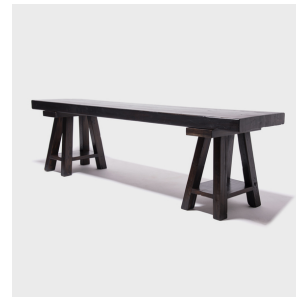

## TRESTLE PAINTING TABLE

**\$9,480**

c. 1900 • Northern China, China • Northern Elmwood • Collection #CBG001

W: 112.0" D: 28.0" H: 33.25"

A long, narrow table such as this makes for an ideal workspace for contemplating Chinese scrolls and paintings. This Qing-dynasty table was made in northern China over a century ago, but the timeless, linear design fits effortlessly into the modern home. Made of northern elmwood (yumu,) the table has a solid plank top surface resting upon two "saw horse" style trestle legs. Trestle tables have a simple, collapsible style that has been popular in the West for centuries. The practical design influenced Chinese furniture makers who adopted and refined the style. Continued...