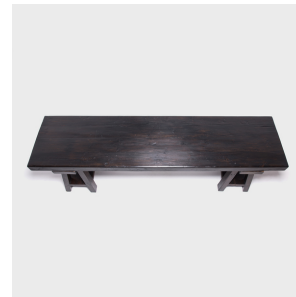

## TRESTLE PAINTING TABLE

**\$9,480**

c. 1900 • Northern China, China • Northern Elmwood • Collection #CBG001

W: 112.0" D: 28.0" H: 33.25"

A long, narrow table such as this makes for an ideal workspace for contemplating Chinese scrolls and paintings. This Qing-dynasty table was made in northern China over a century ago, but the timeless, linear design fits effortlessly into the modern home. Made of northern elmwood (yumu,) the table has a solid plank top surface resting upon two "saw horse" style trestle legs. Trestle tables have a simple, collapsible style that has been popular in the West for centuries. The practical design influenced Chinese furniture makers who adopted and refined the style. Continued...