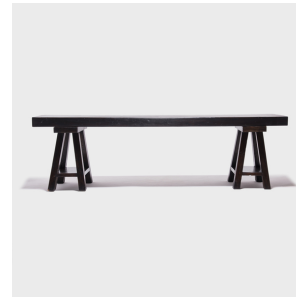

## TRESTLE PAINTING TABLE

**\$9,480**

c. 1900 • Northern China, China • Northern Elmwood • Collection #CBG001

W: 112.0" D: 28.0" H: 33.25"

A long, narrow table such as this makes for an ideal workspace for contemplating Chinese scrolls and paintings. This Qing-dynasty table was made in northern China over a century ago, but the timeless, linear design fits effortlessly into the modern home. Made of northern elmwood (yumu,) the table has a solid plank top surface resting upon two "saw horse" style trestle legs. Trestle tables have a simple, collapsible style that has been popular in the West for centuries. The practical design influenced Chinese furniture makers who adopted and refined the style. Continued...