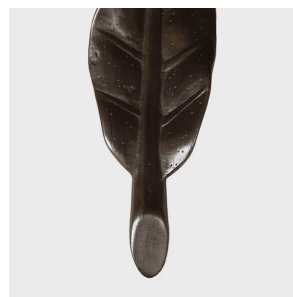

# PAGODA RED

---

## TWISTING LEAF GRAPHITE SCULPTURE

**\$51**

2015 • United States • Materials, Stone, Graphite • Collection #GR002

W: 1.25" D: 1.25" H: 6.25"

This hand carved graphite object is a fully functional writing instrument in the form of a twisting leaf.