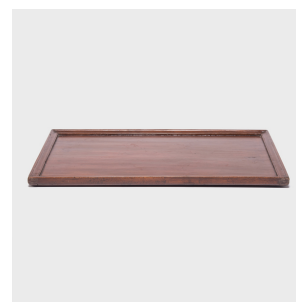

## VINTAGE VENDOR TRAY

**\$288**

c. 1900 • Shanxi, China • Northern Elmwood • Collection #BJDD052Q

W: 30.5" D: 19.5" H: 1.5"

Simple lines, a modest form, and a layer of hand-brushed lacquer give this shallow Qing-dynasty footed tray a provincial charm. A tray like this would have been used by a street vendor to display their wares to passersby. We love the simple tray as an elegant way to serve tea and snacks to friends and family.