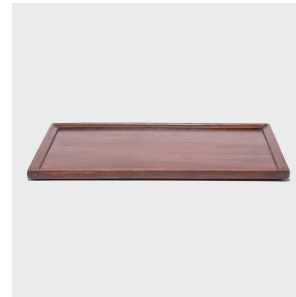

## VINTAGE VENDOR TRAY

**\$288**

c. 1900 • Shanxi, China • Northern Elmwood • Collection #BJDD052Q

W: 30.5" D: 19.5" H: 1.5"

Simple lines, a modest form, and a layer of hand-brushed lacquer give this shallow Qing-dynasty footed tray a provincial charm. A tray like this would have been used by a street vendor to display their wares to passersby. We love the simple tray as an elegant way to serve tea and snacks to friends and family.