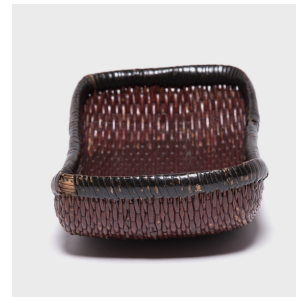

# PAGODA RED

---

## WOVEN FIELD BASKET

**\$188**

c. 1900 • Shanxi, China • Willow • Collection #BJFF071A

W: 8.75" D: 16.0" H: 4.25"

From field to table, this intricately woven basket was once used to collect grain or produce. Exhibiting remarkable workmanship, the boat-shaped basket is woven of willow reeds anchored by a fiber-wrapped wood rim. We love the rustic touch it gives to a bundle of dried botanicals or a napkin-lined offering of fresh rolls.