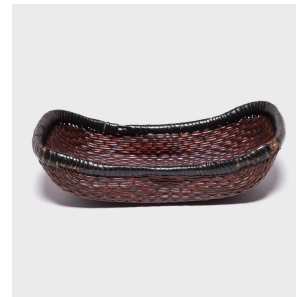

# PAGODA RED

---

## WOVEN FIELD BASKET

**\$188**

c. 1900 • Shanxi, China • Willow • Collection #BJFF071A

W: 8.75" D: 16.0" H: 4.25"

From field to table, this intricately woven basket was once used to collect grain or produce. Exhibiting remarkable workmanship, the boat-shaped basket is woven of willow reeds anchored by a fiber-wrapped wood rim. We love the rustic touch it gives to a bundle of dried botanicals or a napkin-lined offering of fresh rolls.