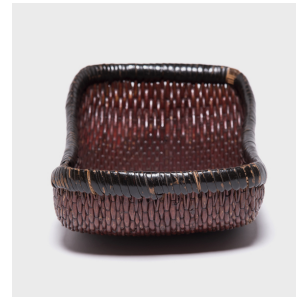

# PAGODA RED

---

## WOVEN FIELD BASKET

**\$188**

c. 1900 • Shanxi, China • Willow • Collection #BJFF071A

W: 8.75" D: 16.0" H: 4.25"

From field to table, this intricately woven basket was once used to collect grain or produce. Exhibiting remarkable workmanship, the boat-shaped basket is woven of willow reeds anchored by a fiber-wrapped wood rim. We love the rustic touch it gives to a bundle of dried botanicals or a napkin-lined offering of fresh rolls.