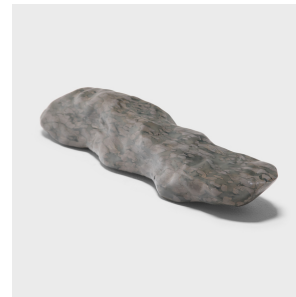

PAGODA RED

ZHENZHU MEDITATION STONE

\$880

Contemporary • Zhejiang, China • Stone • Collection #ZY5004

W: 31.0" D: 5.0" H: 6.0"

This sculptural Zhenzhu stone, also known as a pearl stone, was sourced from the Zhejiang province of China. Polishing the surface, artisans enhanced the stone's natural form to draw forth the shape of a mountain range. Unusual stones have been appreciated by Chinese painters, poets and calligraphers for thousands of years as references to the natural world and inspiration for their creative work.