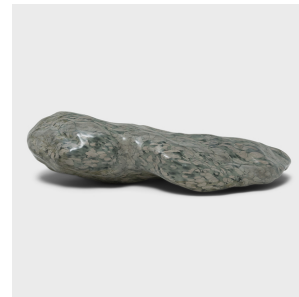

# PAGODA RED

---

## ZHENZHU MEDITATION STONE

**\$1,880**

Jiangsu, China • Conglomerate Stone • Collection #ZY5009

W: 29.5" D: 16.0" H: 4.0"

A well-chosen stone is the focal point of both a traditional Chinese garden and a scholar's studio - evoking the complexities of nature and inspiring creative thought. This sculptural zhenzhu stone, also known as pearl stone or puddingstone, is a form of conglomerate limestone found in Lake Tai of Jiangsu province. Speckled with almost painterly daubs of grey and turquoise color, the stone evokes the simple beauty of a rushing stream, a rocky cliff or a quiet lake dotted with lily pads. Continued...